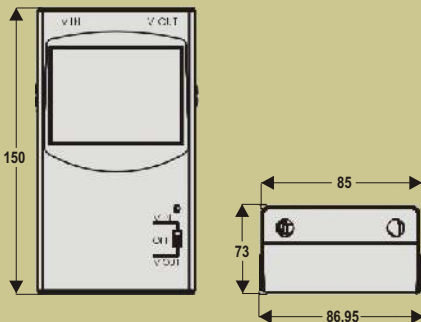

## Lens-adjustable TFT Colour LCD

- With 3.5" TFT colour LCD monitor

## Dimensions

## Specifications

<b>Model Number</b>	<b>DS-TM3501</b>
<b>Size of Screen</b>	3.5" (Diagonal)
<b>Pixel Pitch</b>	0.150mm (w) x 0.216mm (h)
<b>Resolution</b>	480 (w) x 234 (h)
<b>Structure of Pixel</b>	R.G.B. Delta
<b>Input Signal</b>	1.0Vp-p cominator Video
<b>Connector of Input Image</b>	BNC Cnncetor
<b>Image System</b>	NTSC / PAL
<b>Power Source</b>	No. 3 Alkaline batteries - 8 pieces
<b>Consumption of Power Source</b>	2.28 Watts
<b>Size</b>	150mm (h) x 85mm (w) x 73mm (d)
<b>Weight</b>	200g
<b>Accessories</b>	Leather Bag Belt Video Connector BNC Connector